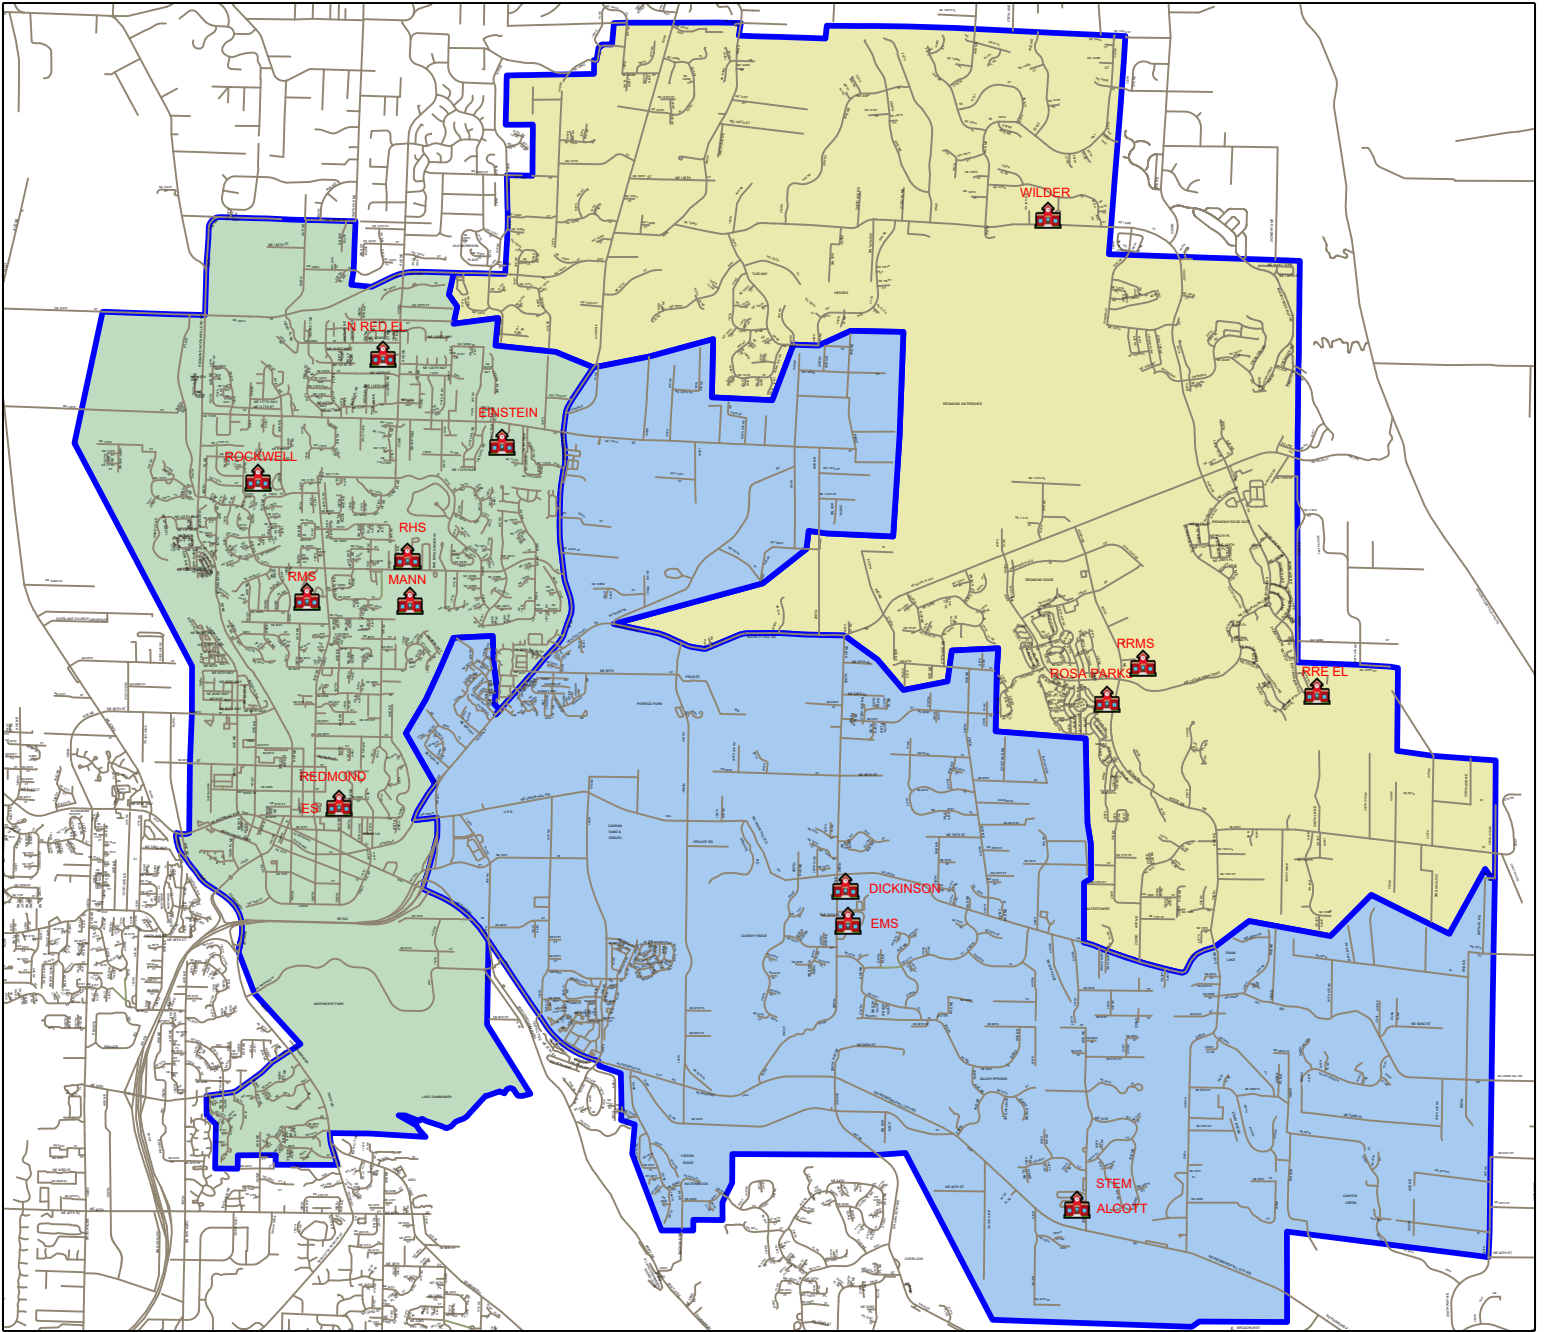

Lake Washington School District District Map

Middle School Scenario A