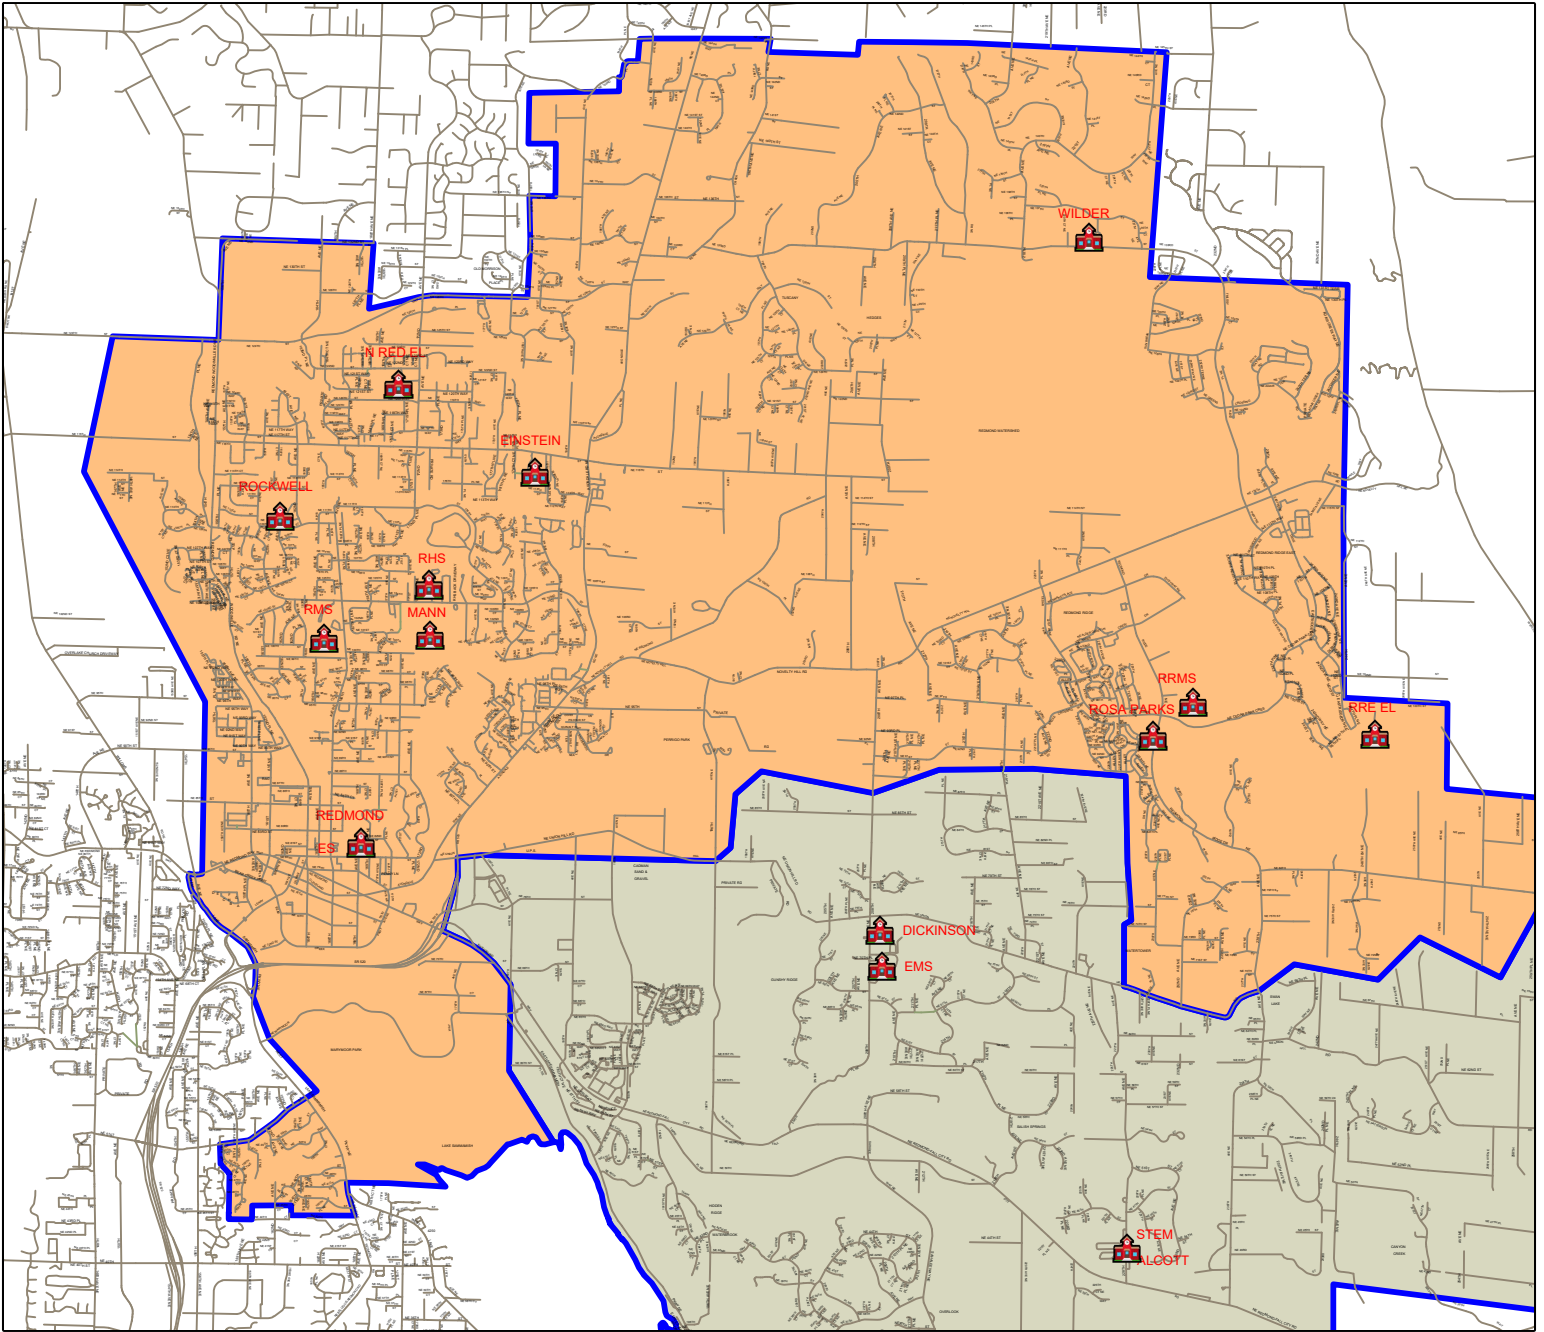

Lake Washington School District District Map

High School Scenario B