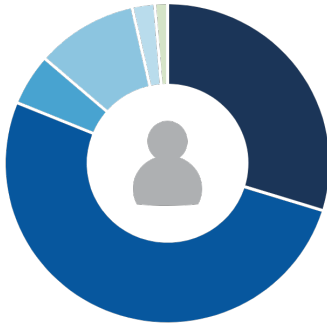

PARTICIPATION

Breakdown of Participation

436

Participants

460

Thoughts

13,524

Ratings

PARTICIPATION

Breakdown of Participation

My connection to Juanita High School is (select one):

%		Answer
30%	(120)	■ Parent/Guardian
52%	(209)	■ Student
5%	(21)	■ Alumni
10%	(40)	■ Staff
2%	(7)	■ Community Member
1%	(4)	■ Other